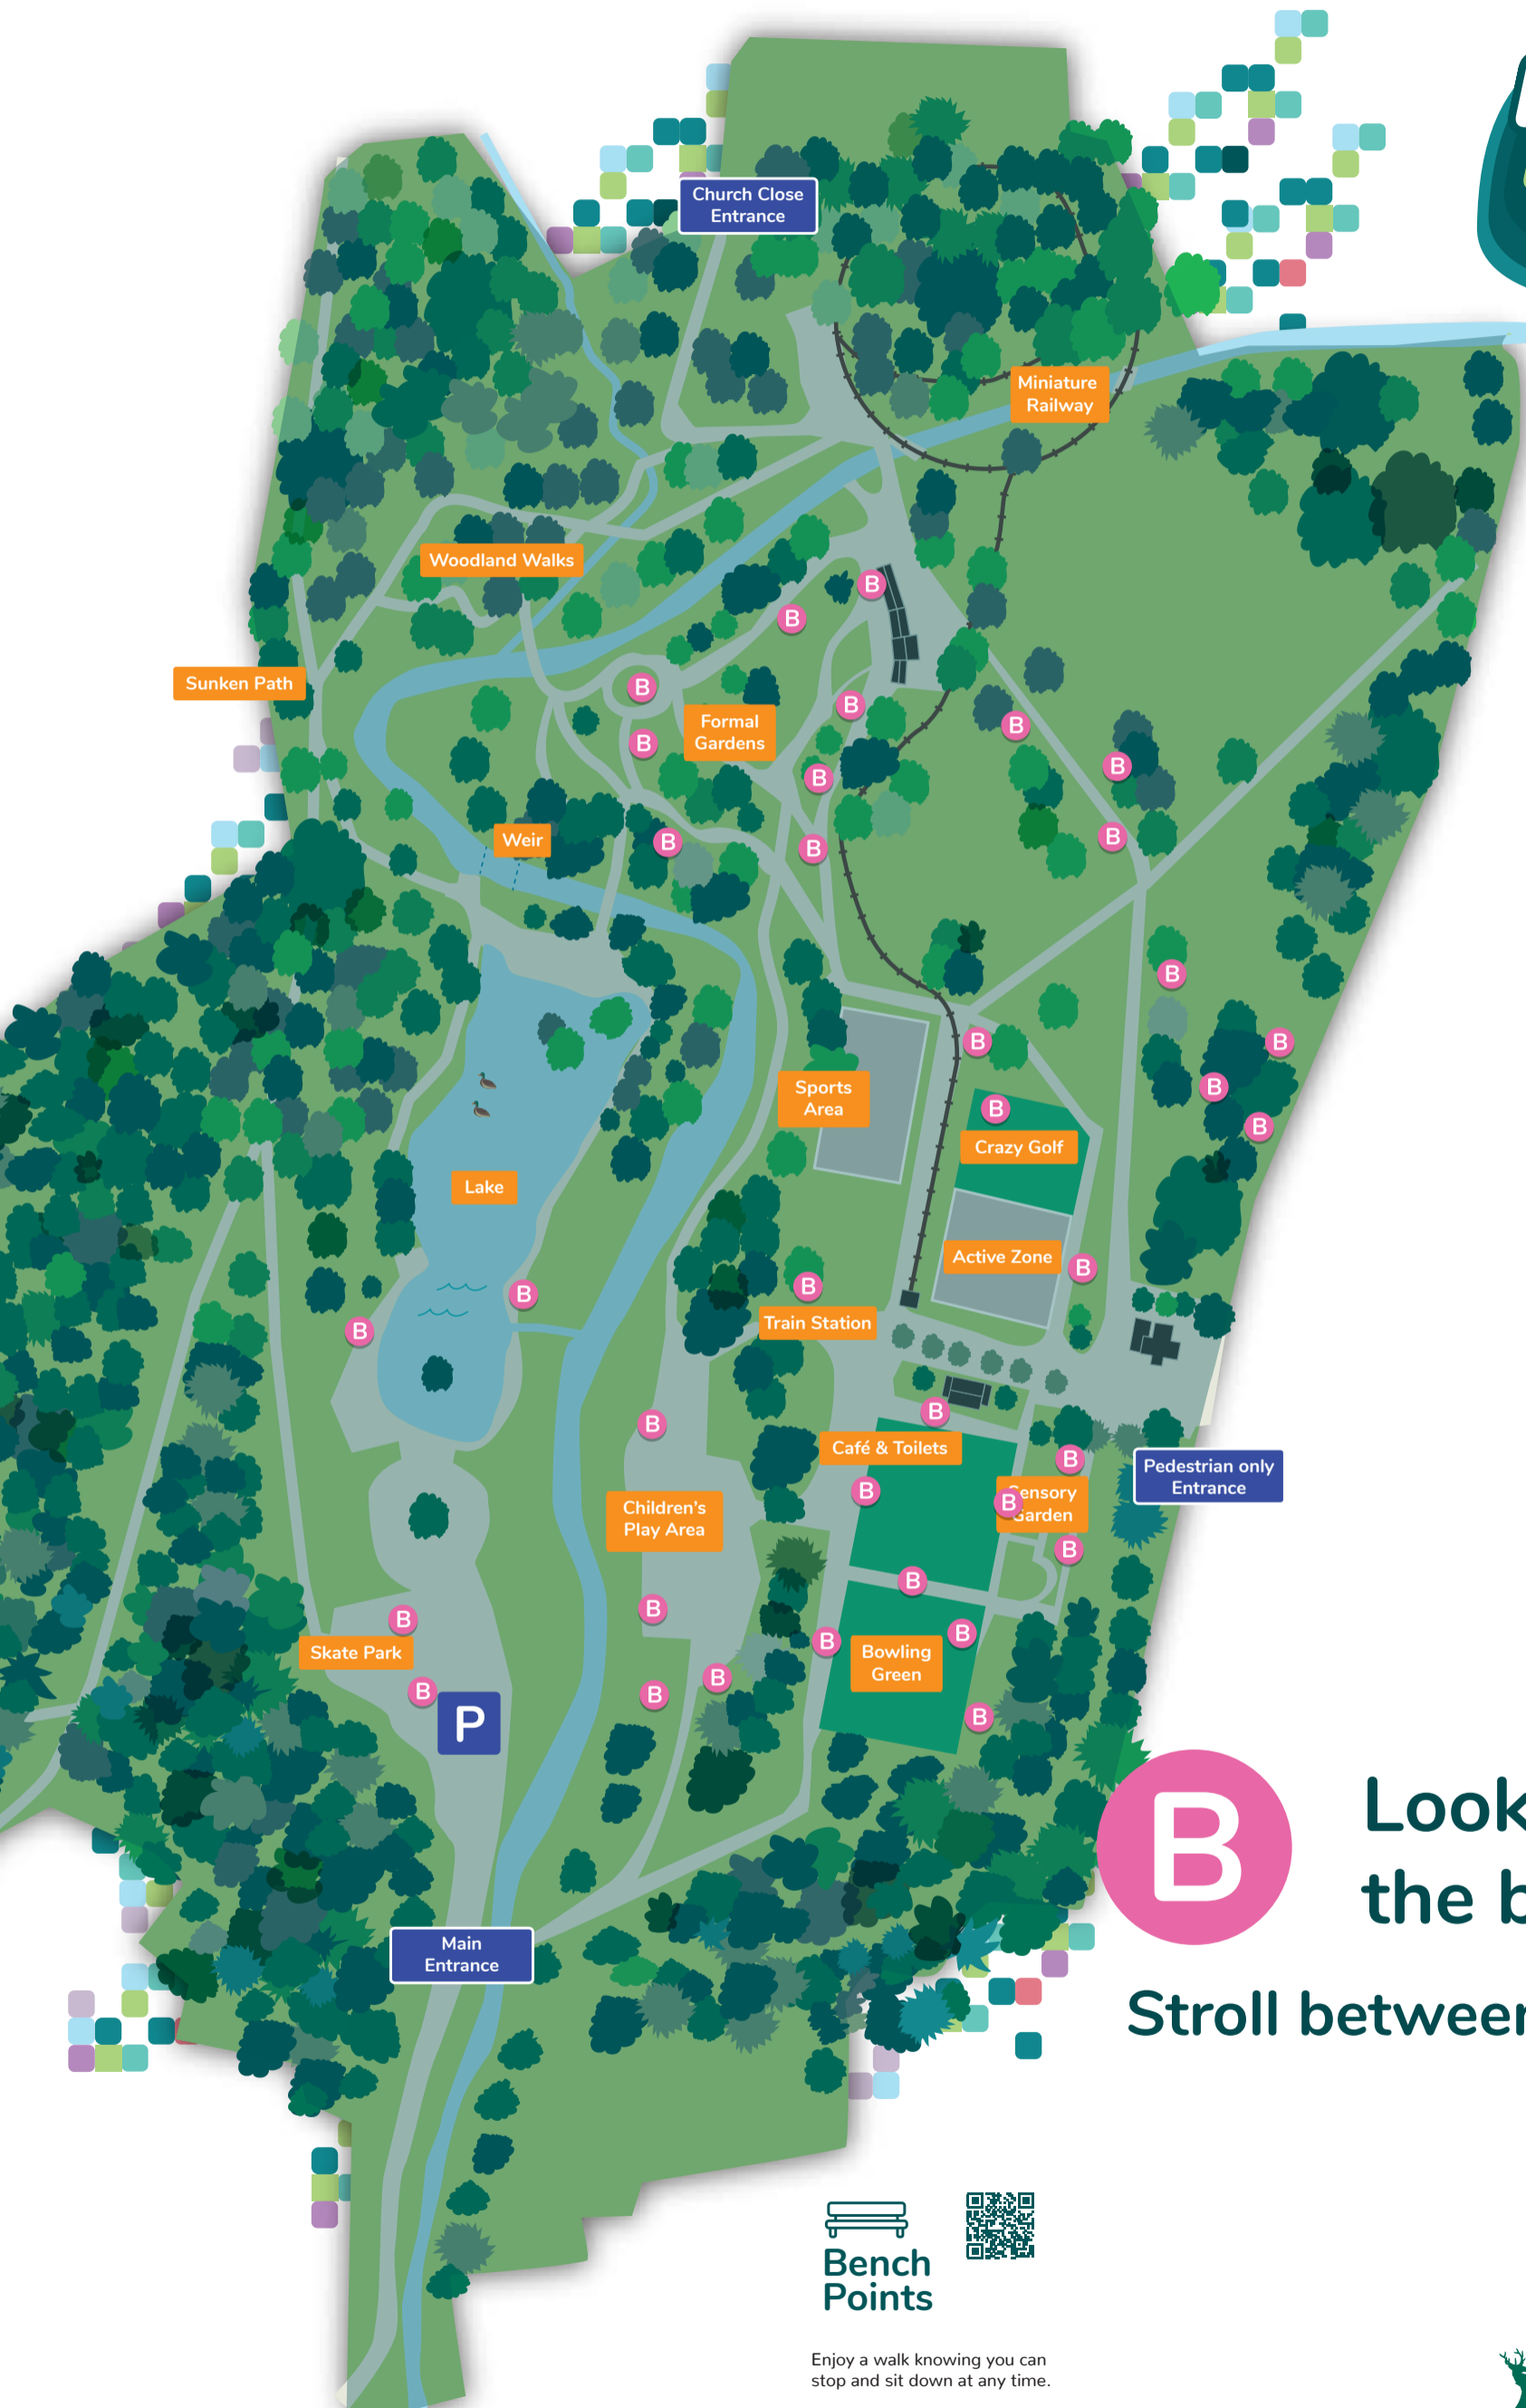

Bench Points

Your time, your pace, your adventure
movemorehighpeak.co.uk/manorpark

Bench Points

Look out for the bench icons

Stroll between the benches

Enjoy a walk knowing you can stop and sit down at any time.

B Look out for the bench icons